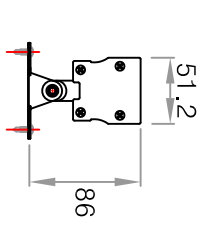

Top view

Front view

Side view

Specifications

Dimensions	1,000(W) * 46(L) * 45[34](H)
LED Quantity	High Power LED (1W) * 36EA
Color	2700~3000K
Power Consumption	36W
Input Voltage	DC 24 V
IP Grade	IP 65
Body	Aluminum / Polycarbonate

SYM	REVISION	DATE	SIGN
△			
△			

<p>SJ HIGH TECH, COL.LTD.</p>				<p>PROJECT NAME</p> <p>Power Bar 1000mm</p>	
SCALE	1/1	DRAWN	DESING	CHECK	APPR
UNIT	m/m				
DATE					
				<p>TITLE</p> <p>SJ-Power Bar Case 1000mm</p>	
				<p>DRAWING NO.</p>	
				<p>DWG SIZE</p>	