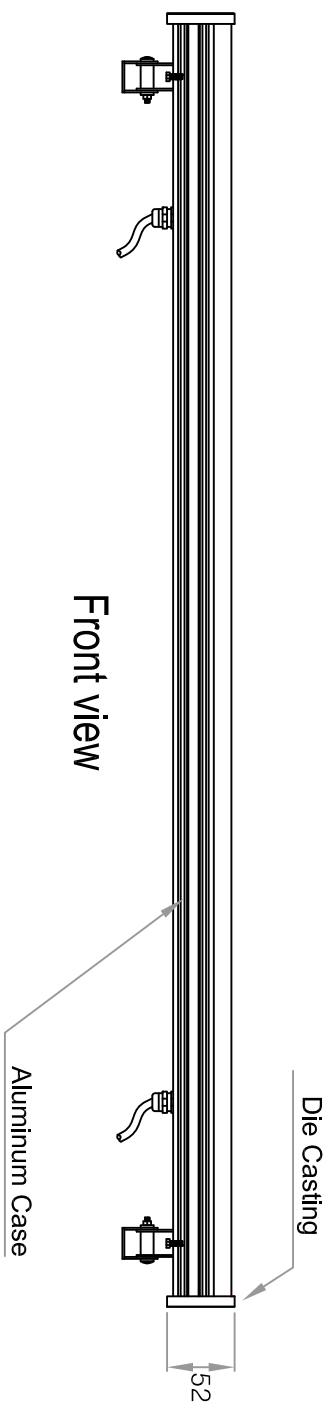

Top view

Front view

Side view

Specifications

Dimensions	1,000(W) * 46(L) * 45[34](H)
LED Quantity	High Power LED (1W) * 36EA
Color	2700~3000K
Power Consumption	36W
Input Voltage	DC 24 V
IP Grade	IP 65
Body	Aluminum / Polycarbonate

SYM	REVISION	DATE	SIGN
△			
△			

<p>SJ HIGH TECH, COL.LTD.</p>				<p>PROJECT NAME</p> <p>Power Bar 1000mm</p>	
SCALE	1/1	DRAWN	DESING	CHECK	APPR
UNIT	m/m				
DATE					
				<p>TITLE</p> <p>SJ-Power Bar Case 1000mm</p>	
				<p>DRAWING NO.</p>	
				<p>DWG SIZE</p>	