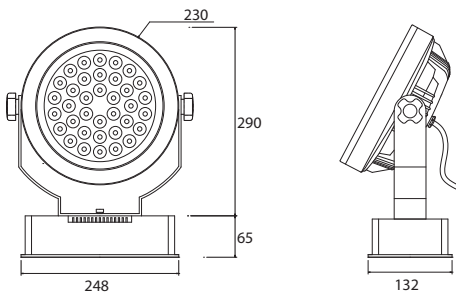

SJ-SLR-RGB

LED FLOOD LIGHT

SPECIFICATION

MODEL NO.	SJ-SLR-12RGB	SJ-SLR-18RGB
LED Spec.	Power LED 1W 12EA	Power LED 3W 12EA
Color Temperature (색온도)	White [3,000 ~ 6,200K] RGB Full Color	White [3,000 ~ 6,200K] RGB Full Color
Power Consumption (소비전력)	12 W	18 W
Input Voltage (입력전압)	DC 24V	DC 24V
IP Grade (국제보호등급)	IP65	IP65
Dimension [mm] (사이즈)	205(Φ) x 189[250](H)	205(Φ) x 189[250](H)
Material (재료)	AL Diecasting, Tempered Glass	AL Diecasting, Tempered Glass

SJ-SLR-RGB

LED FLOOD LIGHT

SPECIFICATION

MODEL NO.	SJ-SLR-36RGB	SJ-SLR-51RGB
LED Spec.	Power LED 1W 36EA	Power LED 3W 36EA
Color Temperature (색온도)	White [3,000 ~ 6,200K] RGB Full Color	White [3,000 ~ 6,200K] RGB Full Color
Power Consumptom (소비전력)	36 W	51 W
Input Voltage (입력전압)	DC 24V	DC 24V
IP Grade (국제보호등급)	IP65	IP65
Dimension [mm] (사이즈)	230(Φ) x 132(W) x 355(H)	230(Φ) x 132(W) x 355(H)
Material (재료)	AL Diecasting, Tempered Glass	AL Diecasting, Tempered Glass