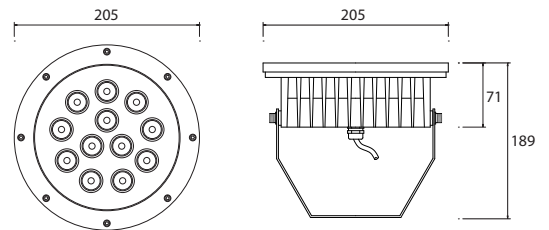

SJ-SLR-RGB

LED FLOOD LIGHT

SPECIFICATION

MODEL NO.	SJ-SLR-12RGB	SJ-SLR-18RGB
LED Spec.	Power LED 1W 12EA	Power LED 3W 12EA
Color Temperature (색온도)	White [3,000 ~ 6,200K] RGB Full Color	White [3,000 ~ 6,200K] RGB Full Color
Power Consumption (소비전력)	12 W	18 W
Input Voltage (입력전압)	DC 24V	DC 24V
IP Grade (국제보호등급)	IP65	IP65
Dimension [mm] (사이즈)	205(Φ) x 189[250](H)	205(Φ) x 189[250](H)
Material (재료)	AL Diecasting, Tempered Glass	AL Diecasting, Tempered Glass

SJ-SLR-RGB

LED FLOOD LIGHT

SPECIFICATION

MODEL NO.	SJ-SLR-36RGB	SJ-SLR-51RGB
LED Spec.	Power LED 1W 36EA	Power LED 3W 36EA
Color Temperature (색온도)	White [3,000 ~ 6,200K] RGB Full Color	White [3,000 ~ 6,200K] RGB Full Color
Power Consumptom (소비전력)	36 W	51 W
Input Voltage (입력전압)	DC 24V	DC 24V
IP Grade (국제보호등급)	IP65	IP65
Dimension [mm] (사이즈)	230(Φ) x 132(W) x 355(H)	230(Φ) x 132(W) x 355(H)
Material (재료)	AL Diecasting, Tempered Glass	AL Diecasting, Tempered Glass